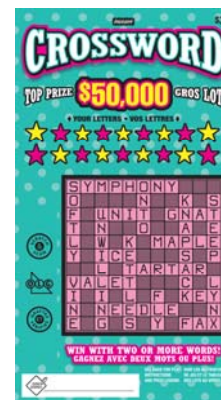

PLAYER'S GUIDE FACT SHEET

INSTANT CROSSWORD INSTANT Lottery Game No. 3216

- \$3 INSTANT.
- Ten \$50,000 top prizes.
- Scratch YOUR LETTERS one at a time. For each of YOUR LETTERS revealed, scratch only that same letter each time it is found in the Crossword puzzle. Continue until all YOUR LETTERS and corresponding letters in the Crossword puzzle are revealed. If you have revealed at least 2 complete words in the Crossword puzzle, you win the corresponding prize found in the PRIZE LEGEND. You can win only one prize per ticket.
- Overall odds of winning: 1 in 3.84.
- Total number of prizes available: 5,485,683.
- Tickets received: 21,061,600.
- Prize payout[†]: 64.95 per cent.
- Prizes must be claimed by Jan. 31, 2019.

PRIZE LEGEND			
UNCOVER	WIN	UNCOVER	WIN
2 words	\$3	7 words	\$100
3 words	\$5	8 words	\$5,000
4 words	\$15	9 words	\$10,000
5 words	\$25	10 words	\$25,000
6 words	\$50	11 words	\$50,000

Prizes	Odds of Winning: 1 in	Number of Winners
\$50,000	2,106,160.00	10
\$25,000	2,106,160.00	10
\$10,000	2,106,160.00	10
\$5,000	2,106,160.00	10
\$100	1,999.96	10,531
\$50	999.98	21,062
\$25	127.27	165,484
\$15	17.17	1,226,688
\$5	12.73	1,654,840
\$3	8.75	2,407,038