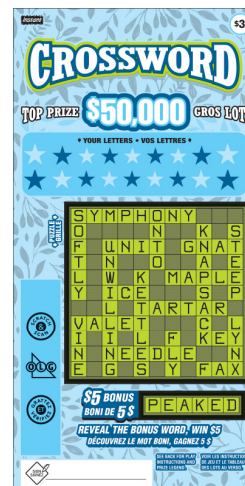

PLAYER'S GUIDE FACT SHEET

INSTANT CROSSWORD INSTANT Lottery Game No. 3224

- \$3 INSTANT.
- Ten \$50,000 top prizes.
- Scratch YOUR LETTERS one at a time. For each of YOUR LETTERS revealed, scratch only that same letter each time it is found in the PUZZLE and in the \$5 BONUS word. Continue until all YOUR LETTERS and corresponding letters in the PUZZLE and in the \$5 BONUS word area are revealed. Reveal at least two (2) complete words in the PUZZLE (excludes the \$5 BONUS word), win the corresponding prize found in the PUZZLE PRIZE LEGEND.
- **\$5 BONUS:** Reveal all six (6) letters in the \$5 BONUS word, win \$5. You can win only one (1) prize per ticket.
- Overall odds of winning: 1 in 3.23.
- Total number of prizes available: 6,402,171.
- Tickets received: 20,706,000.
- Prize payout†: 64.98 per cent.
- Prizes must be claimed by March 31, 2021.

PUZZLE PRIZE LEGEND			
UNCOVER	WIN	UNCOVER	WIN
2 words	\$3	7 words	\$100
3 words	\$7	8 words	\$5,000
4 words	\$15	9 words	\$10,000
5 words	\$25	10 words	\$25,000
6 words	\$50	11 words	\$50,000

Prizes	Odds of Winning: 1 in	Number of Winners
Puzzle 1		
\$50,000	2,070,600.00	10
\$25,000	5,176,500.00	4
\$10,000	5,176,500.00	4
\$5,000	5,176,500.00	4
\$100	5,599.24	3,698
\$50	3,500.00	5,916
\$25	155.55	133,111
\$15	46.67	443,697
\$7	9.33	2,218,501
\$3	9.29	2,229,593
\$5 Bonus Word		
\$5	15.14	1,367,633